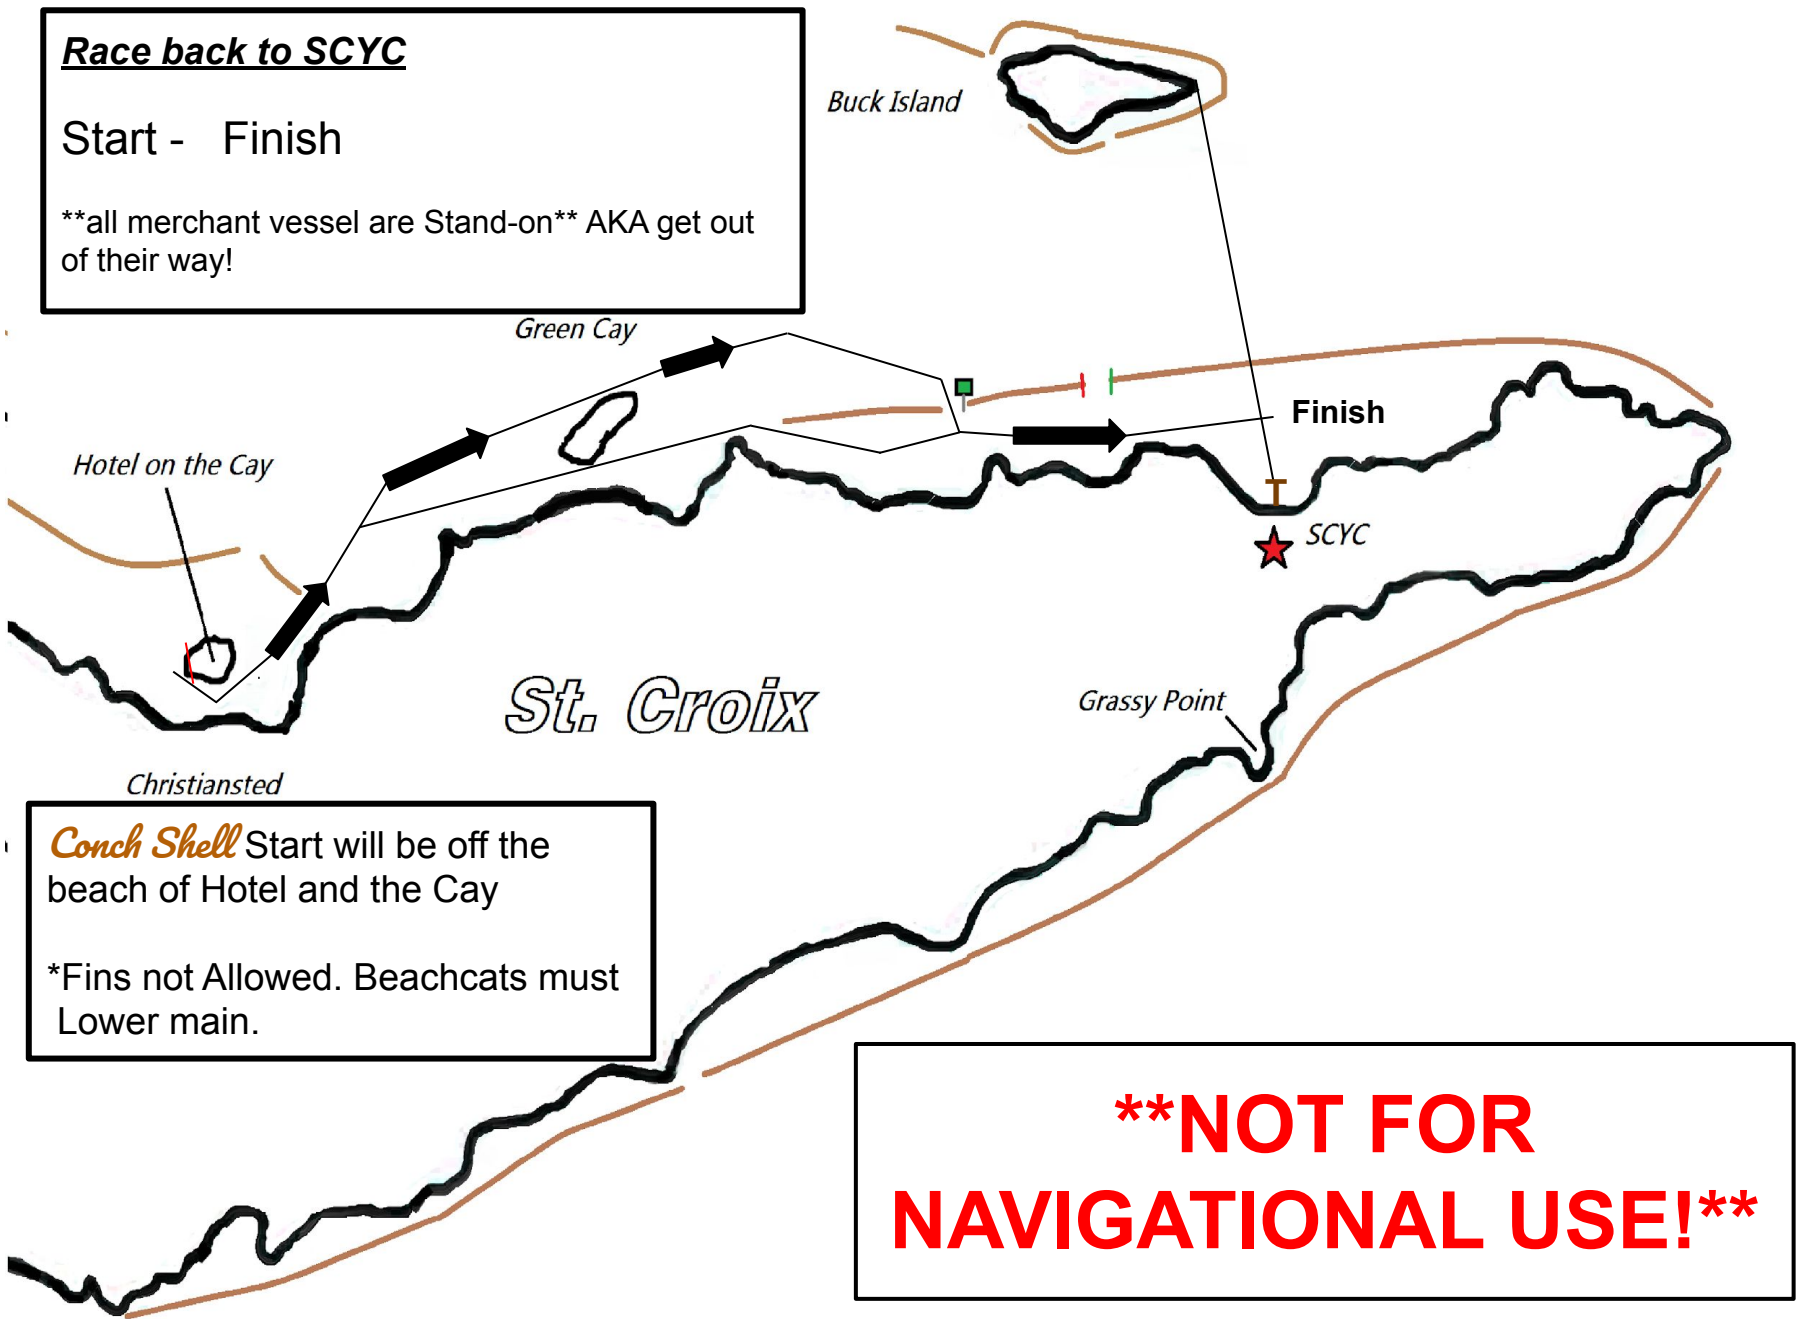

Race back to SCYC

Start - Finish

all merchant vessel are Stand-on AKA get out of their way!

Buck Island

Green Cay

Hotel on the Cay

Finish

SCYC

St. Croix

Grassy Point

Christiansted

Conch Shell Start will be off the beach of Hotel and the Cay

*Fins not Allowed. Beachcats must Lower main.

****NOT FOR NAVIGATIONAL USE!****